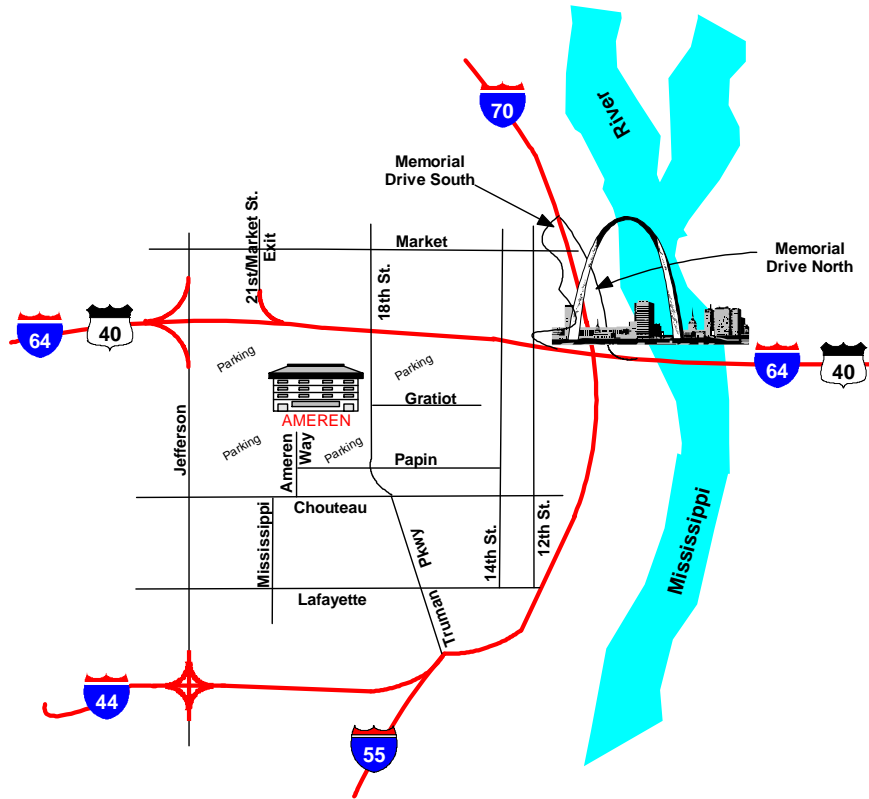

## Directions to Ameren General Office Building One Ameren Way

**Address: 1901 Chouteau, St. Louis, Missouri 63103-3003**

From Highway 40/I-64 East: Take the Jefferson Avenue Exit. Turn right (south) to the first traffic light. Turn left onto Chouteau Avenue. Proceed east for 3/4 of a mile to the corporate entrance.

From Highway 40/I-64 West: Take the Market Street Exit. Follow the off ramp to Market Street and turn right. Proceed two blocks to 18th Street and turn right. Continue on 18th Street to Chouteau Avenue. Turn right, then make an immediate right into the corporate entrance.

From I-70 South: Take the Memorial Drive Exit. Go south to Market Street and turn right. Continue west to 18th Street and turn left. Follow 18th Street to Chouteau Avenue. Turn right, then make an immediate right into the corporate entrance.

From I-44 East: Take the Jefferson Street Exit. Turn left onto Jefferson. Proceed through three stop lights to Chouteau Avenue. Turn right onto Chouteau. Continue on Chouteau for .4 miles. Turn left into the corporate entrance.